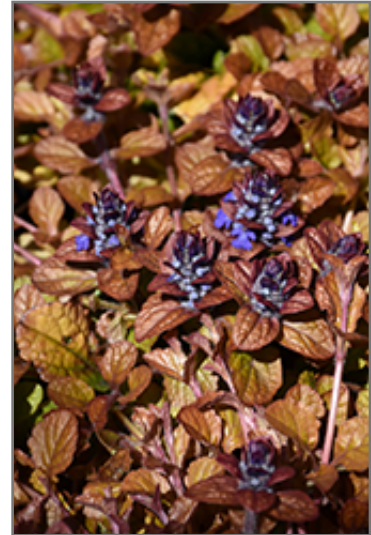

Other Names: Carpet Bugle

Group/Class: Feathered Friends Series

Description:

A stunning variety, featuring tri-color foliage of yellow, orange, and red, topped with contrasting violet-blue flowers; excellent when used in containers, as a groundcover, or in border fronts; tolerates any soil with good drainage

Ornamental Features

Feathered Friends Parrot Paradise Bugleweed's attractive small glossy oval leaves emerge brick red in spring, turning light green in color with showy gold variegation and tinges of orange the rest of the year on a plant with a spreading habit of growth. It features subtle spikes of blue flowers with violet overtones rising above the foliage from late spring to early summer, which emerge from distinctive silver flower buds.

Landscape Attributes

Feathered Friends Parrot Paradise Bugleweed is a dense herbaceous evergreen perennial with a ground-hugging habit of growth. Its relatively fine texture sets it apart from other garden plants with less refined foliage.

This plant will require occasional maintenance and upkeep, and should not require much pruning, except when necessary, such as to remove dieback. It is a good choice for attracting butterflies to your yard, but is not particularly attractive to deer who tend to leave it alone in favor of tastier treats. Gardeners should be aware of the following characteristic(s) that may warrant special consideration;

*Feathered Friends Parrot Paradise
Bugleweed flowers
Photo courtesy of NetPS Plant Finder*